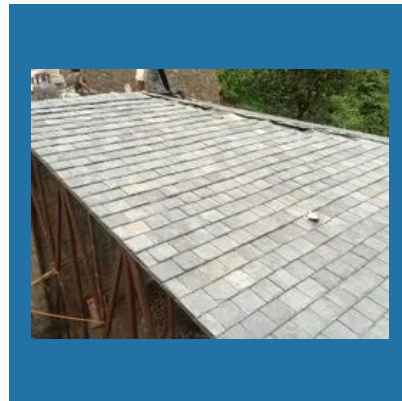

Natural Slate Roofing Tiles