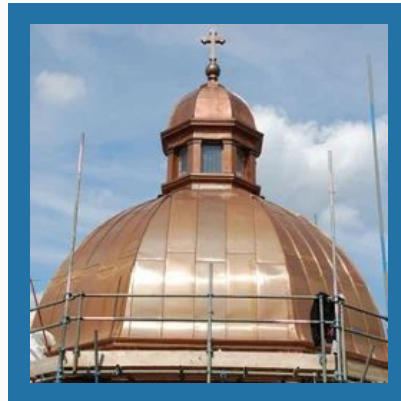

Zinc standing seam roof

OTHER PRODUCTS:

Saint Gobain Landmark Pro
Roofing Shingles

Concrete Roof Tiles

Double 7" Straight Edge
Rough Split Shake

Rough Split Shakes

OTHER PRODUCTS:

Handmade Clay Roof Tiles

Wolverine Encore Siding

Accurain UPVC Rain Gutter System

Aluminium Standing Seam Roofing Sheet

OTHER PRODUCTS:

Saint Gobain Certaineed
Synthetic Underlayment Roof
Runner

Exterior Wall Cladding Tiles

Zinc Roofing